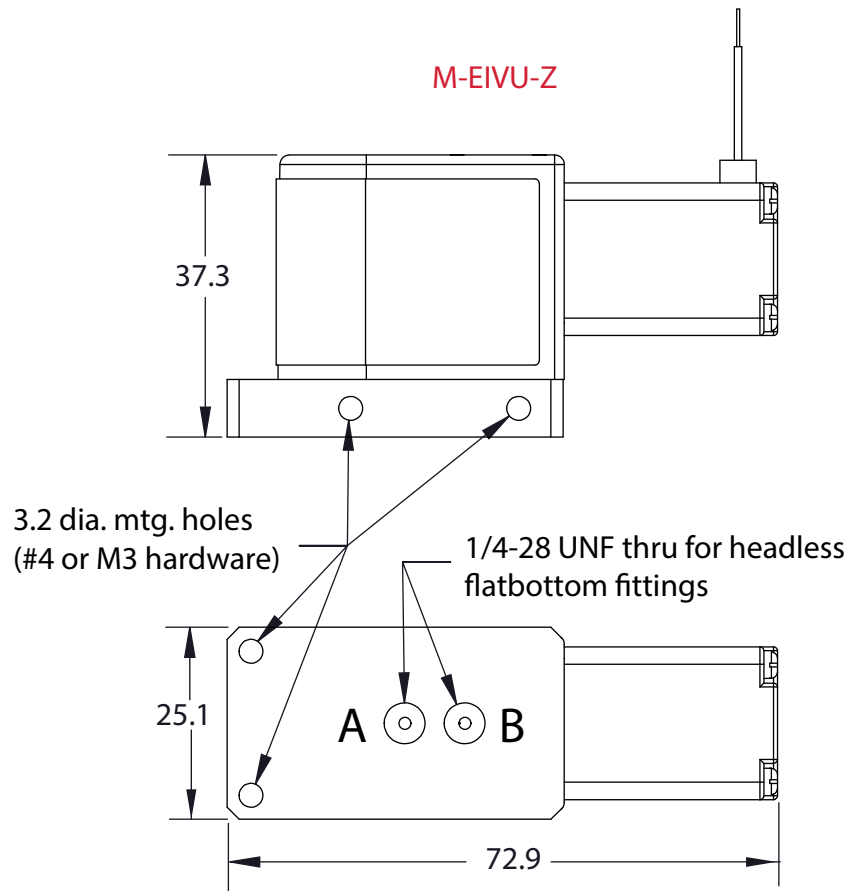

ECLIPSE PROPORTIONAL ISOLATION VALVES

(metric)

Clippard

877-245-6247 | clippard