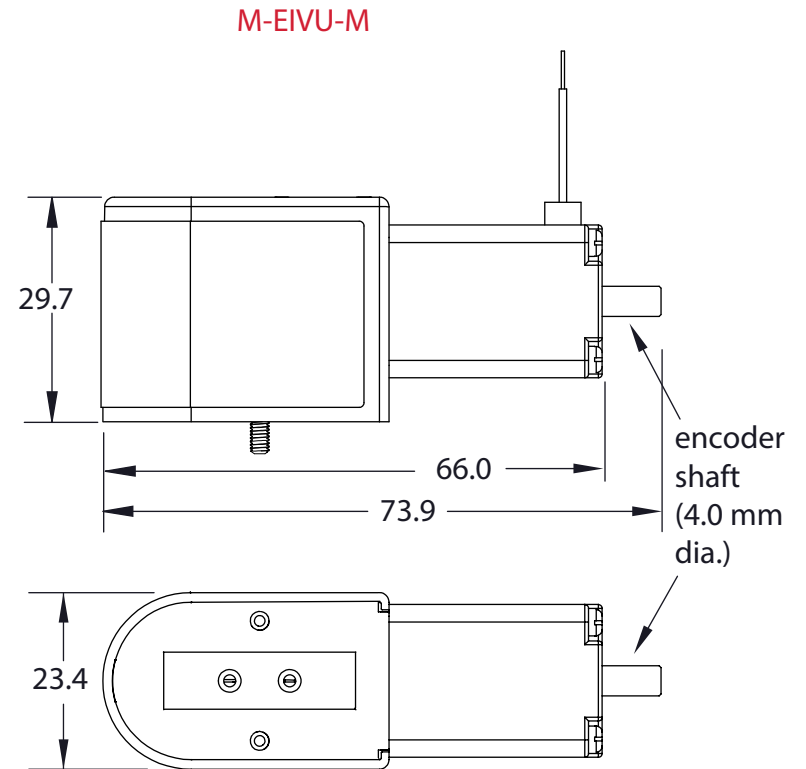

ECLIPSE PROPORTIONAL ISOLATION VALVES

(metric)

Clippard

877-245-6247 | clippard